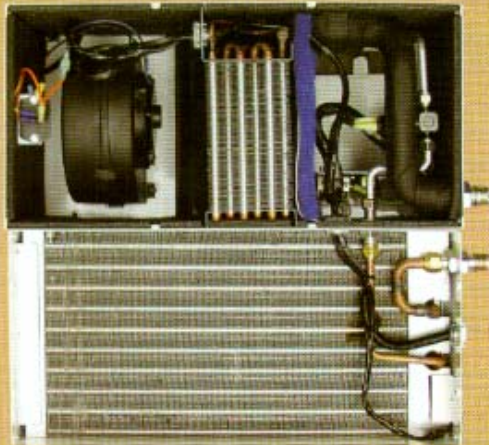

VISIONAIRE, INC.

Heavy Duty Rooftop Air Conditioner

Compact

Economical

Ice Cold 16,000 BTU

Rugged **ALL STEEL** Construction

Model #29-7000

Heavy Duty Rooftop Air Conditioner

Model #29-7000

Internal View

Bottom View

Specifications

16,000 BTU/HR
250 CFM
R-134a
All Steel Construction
Stainless Mounting Hardware
Sound Damping Insulation
Cool and Fan Only Modes
3 Speed Blower
Fixed Thermostat
Reusable Washable Filter
15A @ nominal 12VDC
7A @ nominal 24VDC
Weight: 60 lbs.

Options

Adjustable Louver
Ducting Kit
Cab Pressurization
Hydraulic Compressor Drive
AC Electric Compressor Drive

Models Available

29-7000-12VDC Air Conditioner
29-7000-24-24VDC Air Conditioner
29-7000-P-With Forced Air Pressurization
29-7000-AH-Pre-charged Unit With Self Contained Hydraulic Drive
29-7000-AE-Pre-charged Unit With Self Contained Electric Drive
29-7000-BD-Pre-charged Wall Mount Unit with Hydraulic Drive