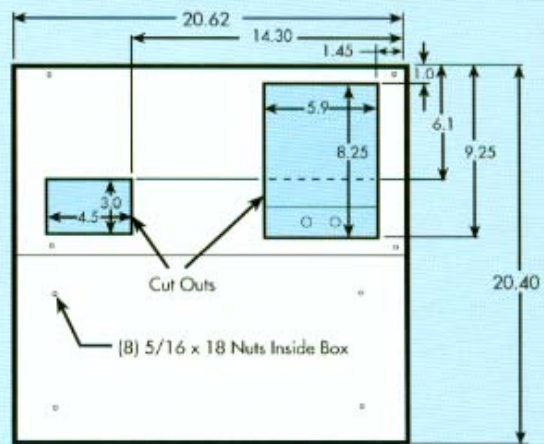

Model #29-7000

Internal View

Bottom View

Specifications

16,000 BTU/HR
250 CFM
R-134a
All Steel Construction
Stainless Mounting Hardware
Sound Damping Insulation
Cool and Fan Only Modes
3 Speed Blower
Fixed Thermostat
Reusable Washable Filter
15A @ nominal 12VDC
7A @ nominal 24VDC
Weight: 60 lbs.

Rooftop Hole Cut-Out Location

Note: Overall Height is 10"

VISIONAIRE, INC.

502 Jesse St.
Grand Prairie, TX 75051
972-647-1056 • FAX: 972-606-1076
www.visionaire-inc.com