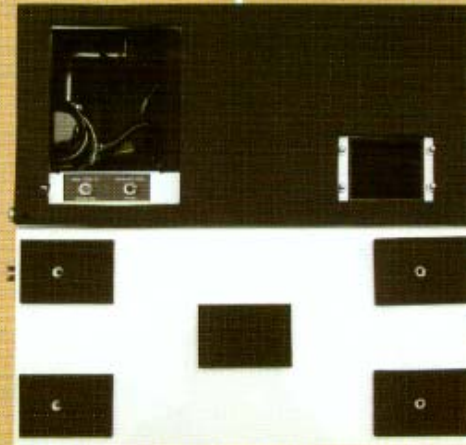

VISIONAIRE, INC.

Heavy Duty Rooftop Air Conditioner

Compact

Economical

Ice Cold 16,000 BTU

Rugged **ALL STEEL** Construction

Model #29-7000

Heavy Duty Rooftop Air Conditioner

Model #29-7000

Internal View

Bottom View

Specifications

16,000 BTU/HR
250 CFM
R-134a
All Steel Construction
Stainless Mounting Hardware
Sound Damping Insulation
Cool and Fan Only Modes
3 Speed Blower
Fixed Thermostat
Reusable Washable Filter
15A @ nominal 12VDC
7A @ nominal 24VDC
Weight: 60 lbs.